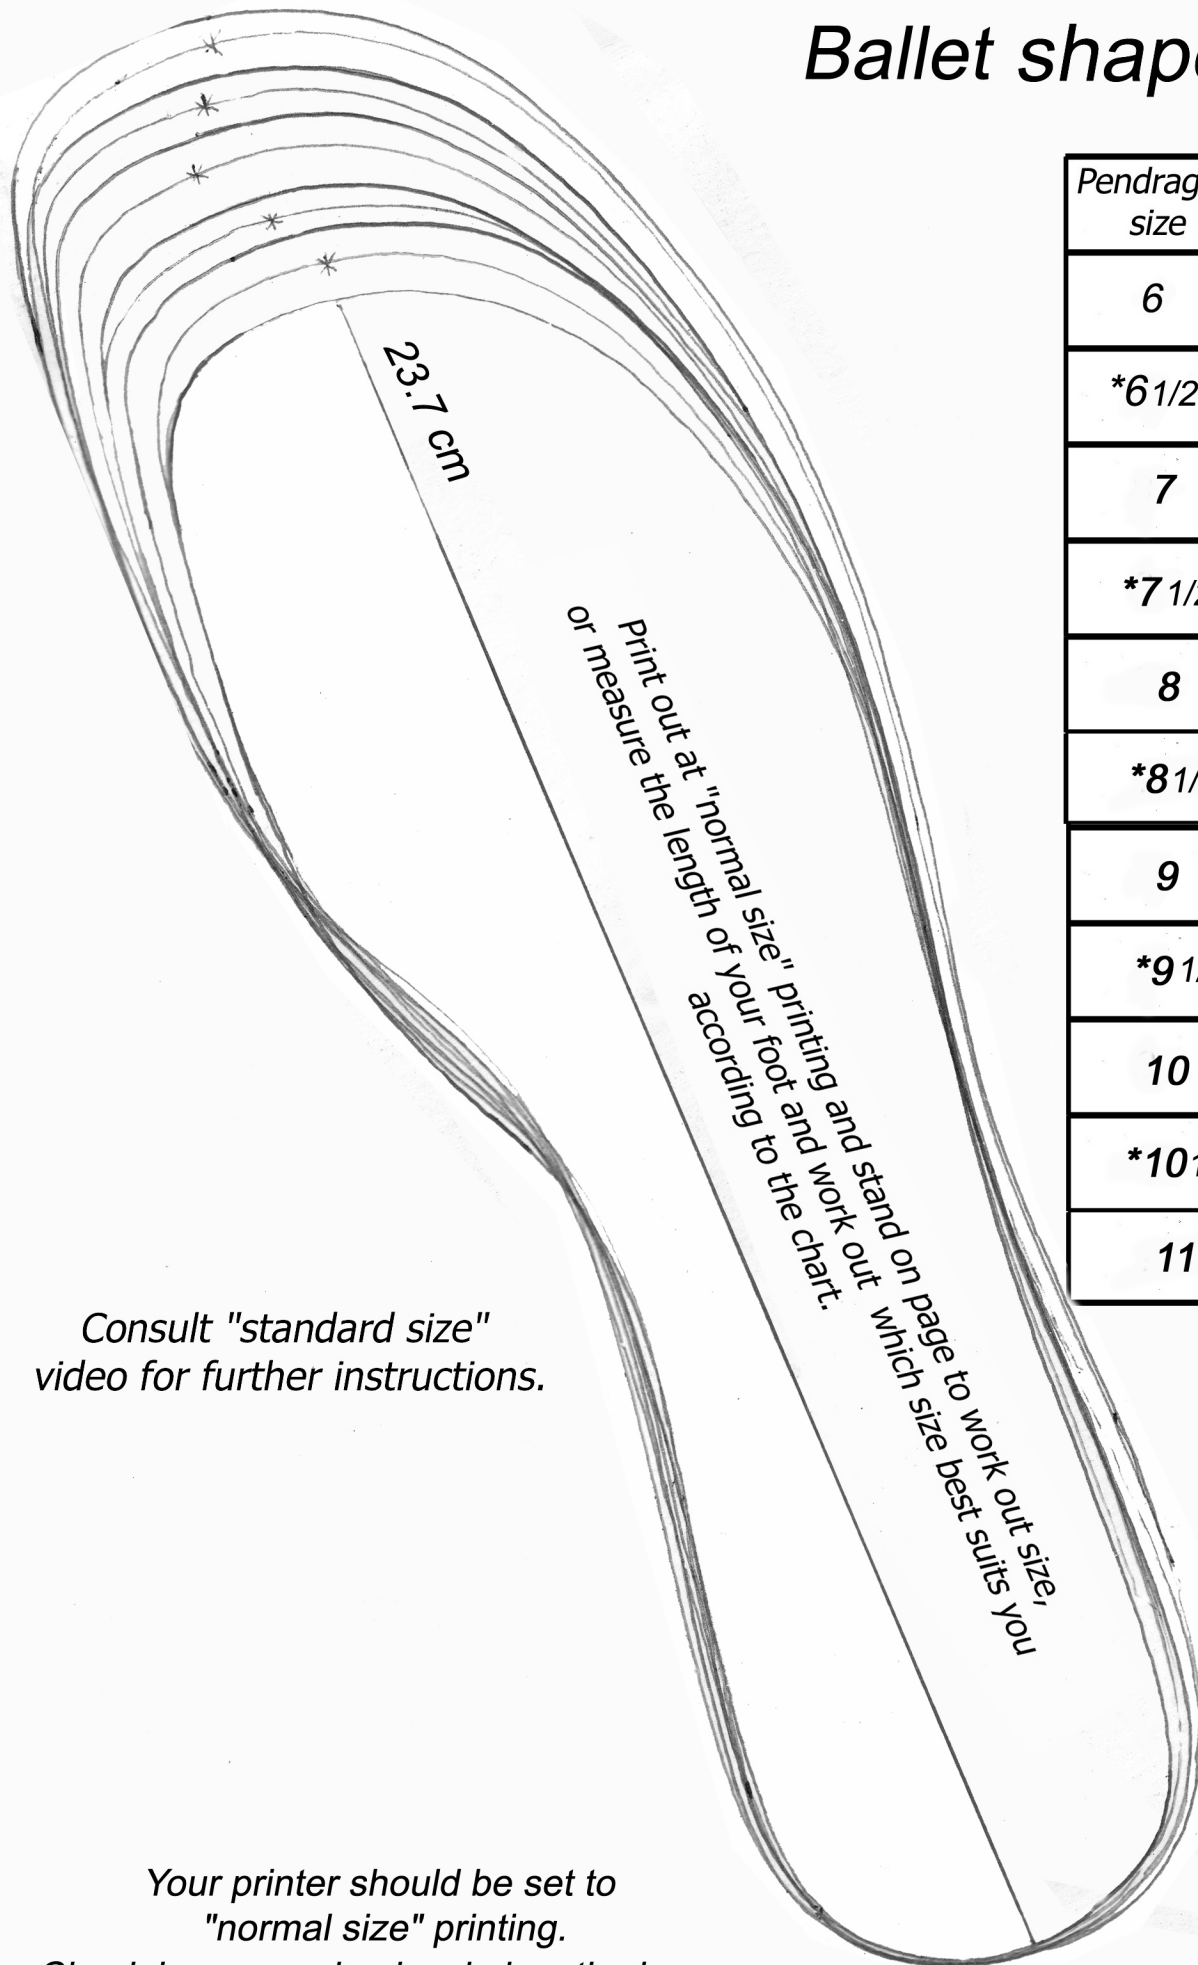

Sole sizes for Ballet shape

Pendragon size	length in cm
6	23.7
*6 1/2	24.3
7	24.7
*7 1/2	25
8	25.4
*8 1/2	25.9
9	26.3
*9 1/2	26.7
10	27
*10 1/2	27.5
11	27.9

Print out at "normal size" printing and stand on page to work out size, or measure the length of your foot and work out which size best suits you according to the chart.

Consult "standard size" video for further instructions.

Your printer should be set to "normal size" printing.
Check by comparing insole length above.